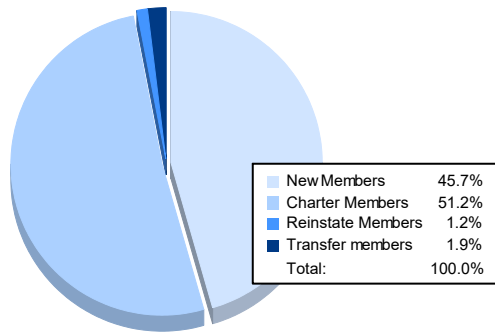

Year	New Clubs	Dropped Clubs	Gain/ Loss Clubs	New Members	Charter Members	Reinstate Members	Transfer Members	Total Member Added	Total Members Dropped	Gain/ Loss Members
2016-2017	1	0	1	94	24	2	10	130	120	10
2017-2018	0	0	0	124	0	0	10	134	129	5
2018-2019	0	2	-2	118	0	0	34	152	168	-16
2019-2020	1	0	1	83	23	4	4	114	165	-51
2020-2021	3	0	3	74	83	2	3	162	146	16
<b>Average</b>	<b>1</b>	<b>0</b>	<b>1</b>	<b>99</b>	<b>26</b>	<b>2</b>	<b>12</b>	<b>138</b>	<b>146</b>	<b>-7</b>

### Membership Composition June 2021 Cumulative